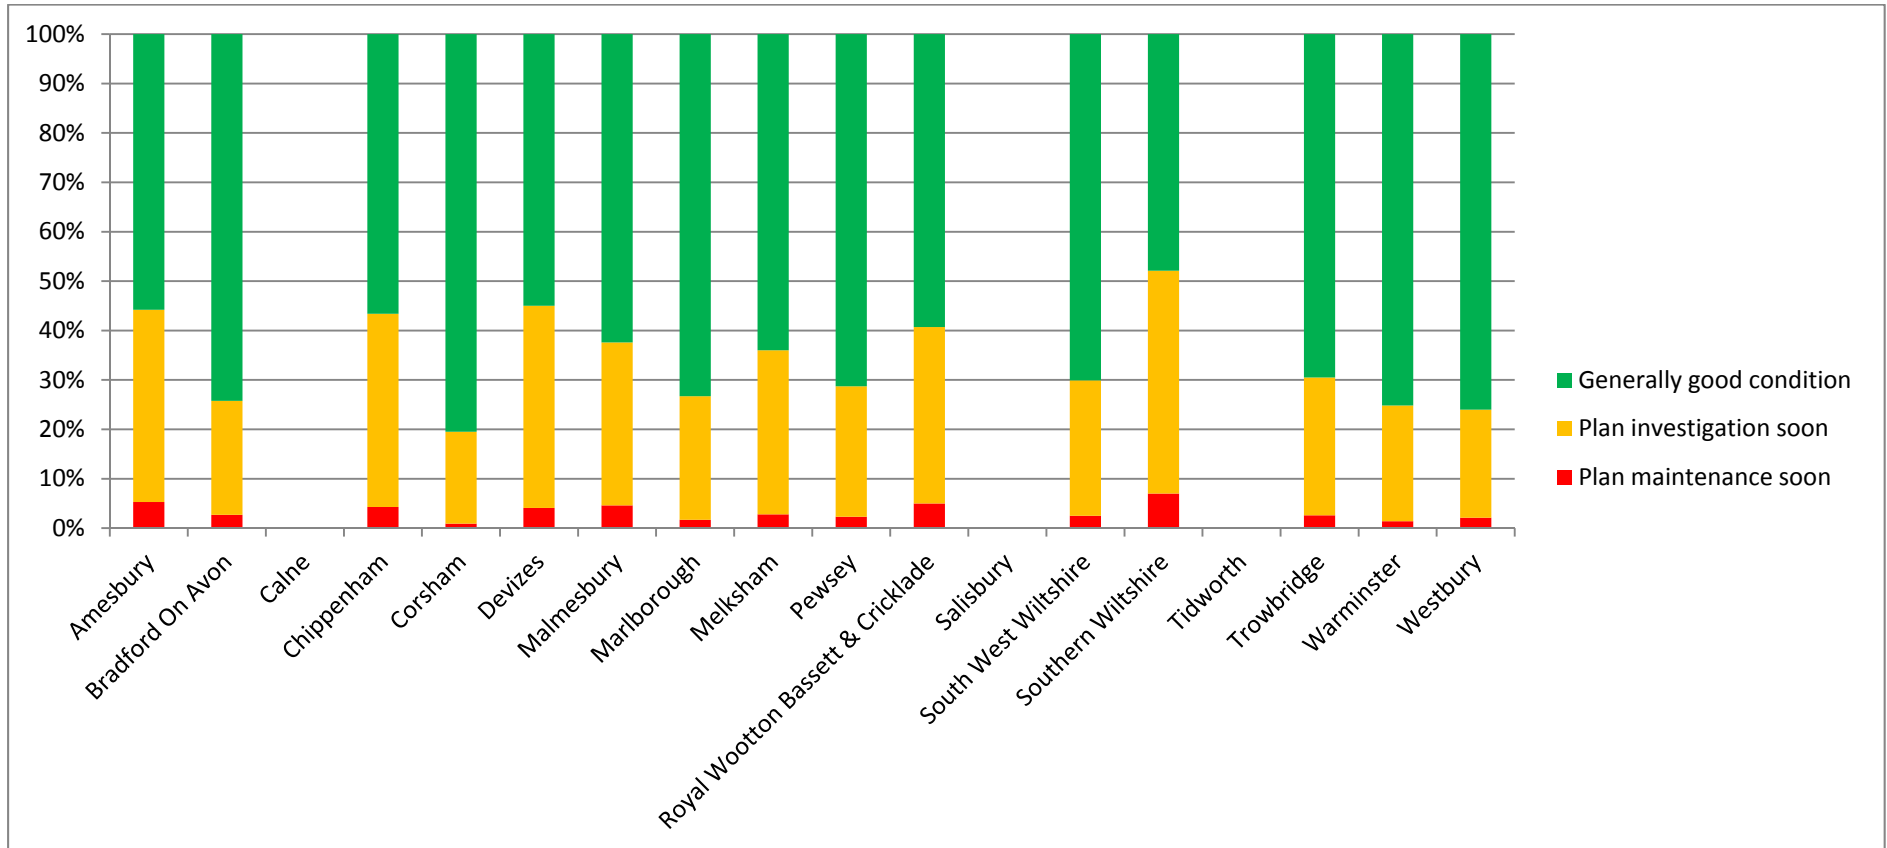

Highway Condition by Area Board

Condition of A Roads by Area Board

Highway Condition by Area Board

Condition of B Roads by Area Board

(Note: There are no B class roads in Calne, Salisbury or Tidworth)

Highway Condition by Area Board

Condition of C Roads by Area Board

Highway Condition by Area Board

Condition of more important Unclassified Roads by Area Board (20% of county unclassified roads surveyed using SCANNER)