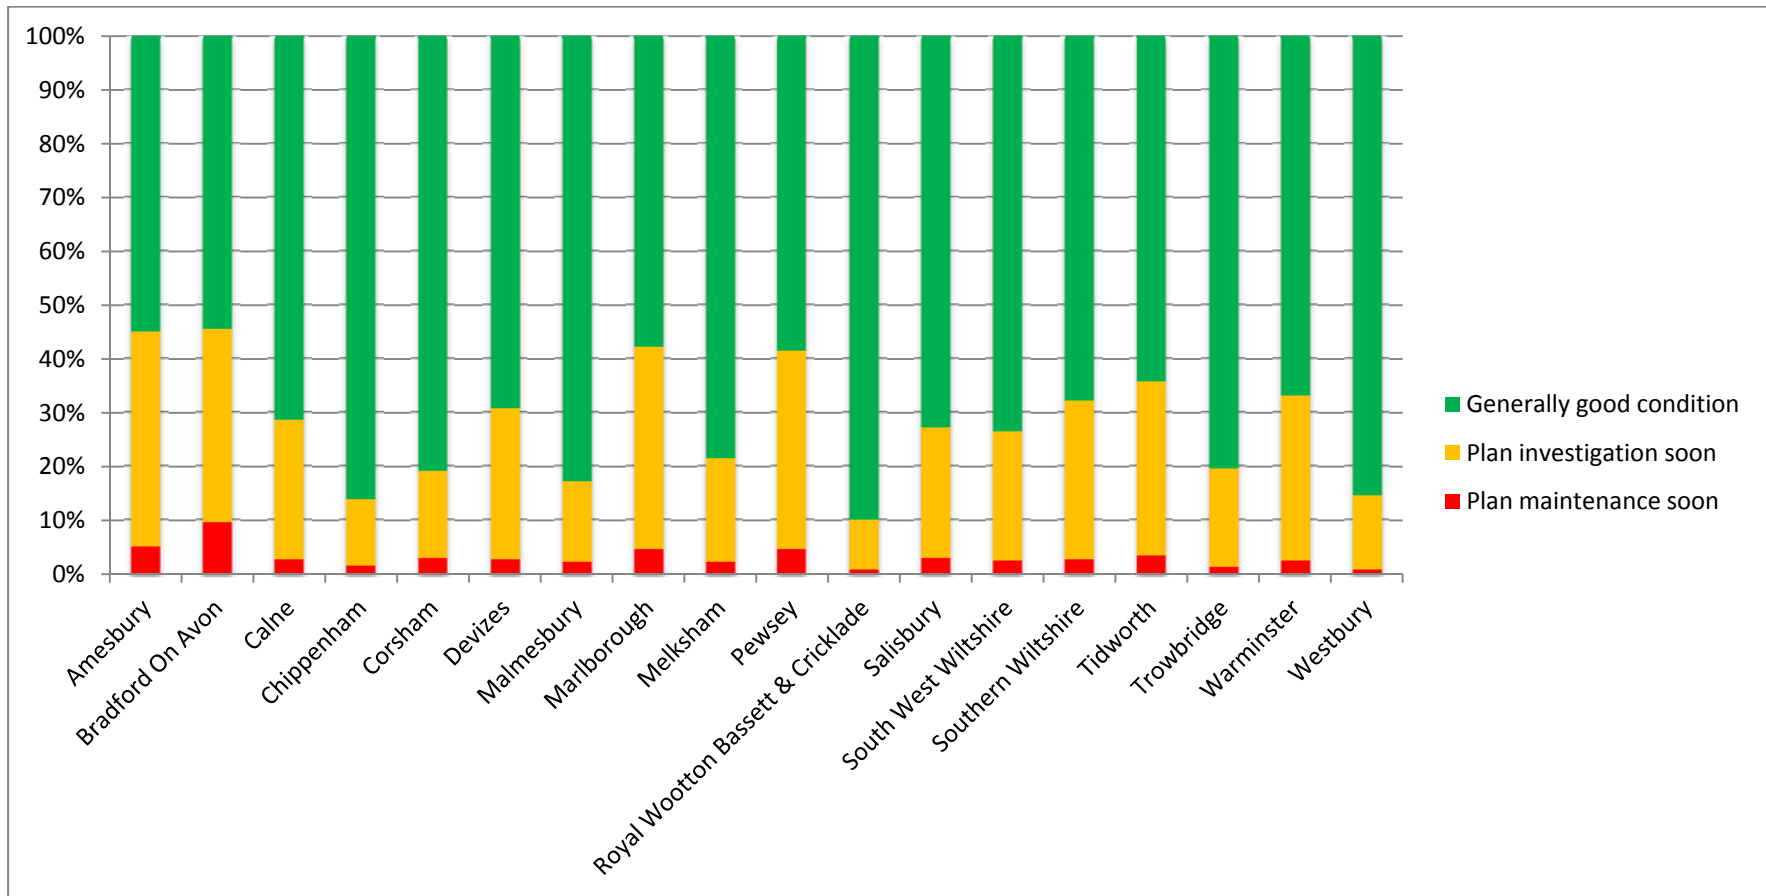

Highway Condition by Area Board

Condition of A Roads by Area Board

Highway Condition by Area Board

Condition of B Roads by Area Board

(Note: There are no B class roads in Calne, Salisbury or Tidworth)

Highway Condition by Area Board

Condition of C Roads by Area Board

Highway Condition by Area Board

Condition of more important Unclassified Roads by Area Board (20% of county unclassified roads surveyed using SCANNER)