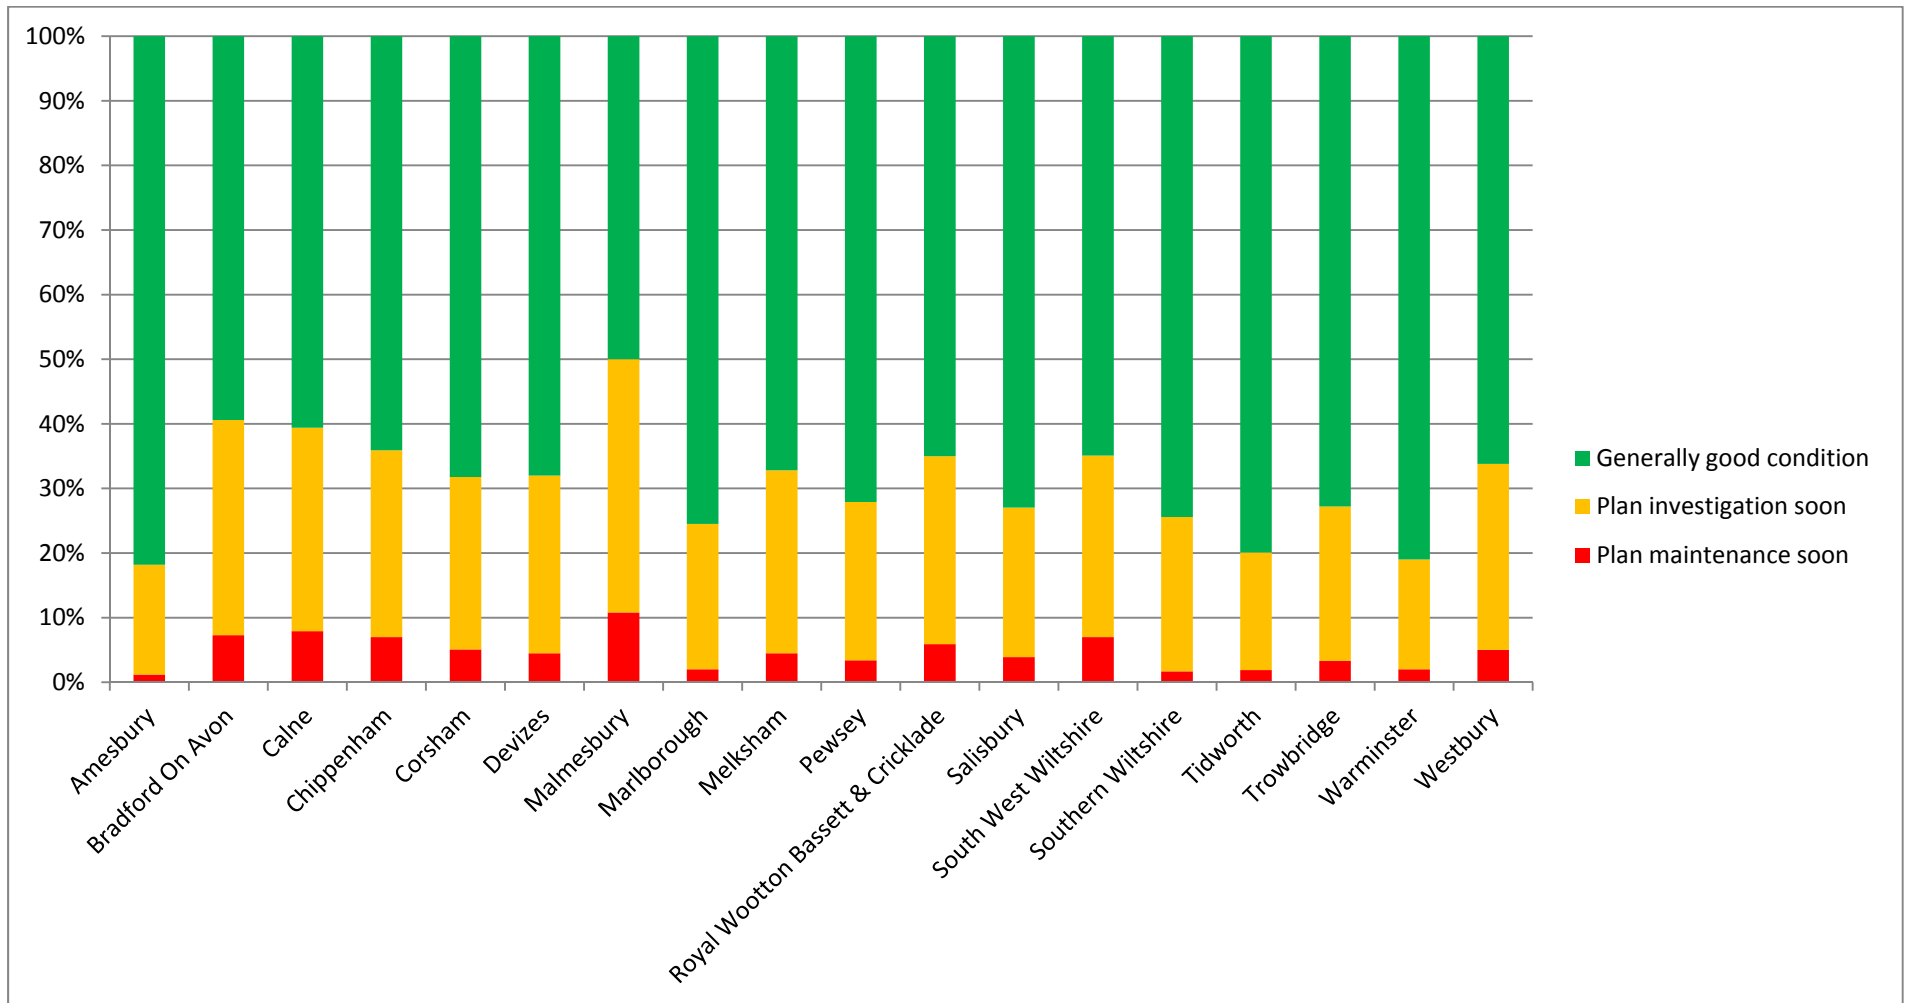

Highway Condition by Area Board

Condition of A Roads by Area Board

Highway Condition by Area Board

Condition of B Roads by Area Board

(Note: There are no B class roads in Calne, Salisbury or Tidworth)

Highway Condition by Area Board

Condition of C Roads by Area Board

Highway Condition by Area Board

Condition of more important Unclassified Roads by Area Board (20% of county unclassified roads surveyed using SCANNER)